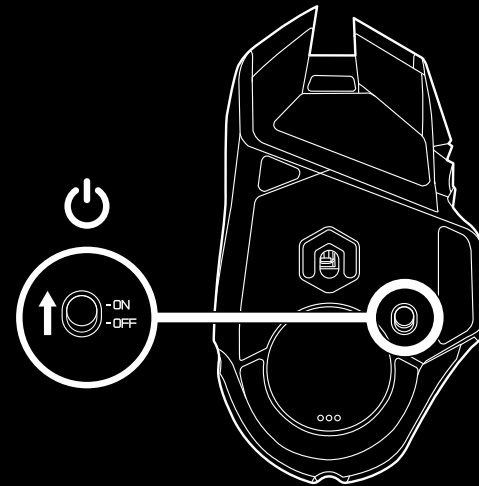

G502 LIGHTSPEED

Wireless Gaming Mouse 无线游戏鼠标

無線遊戲滑鼠 무선 게이밍 마우스

SETUP GUIDE | 设置指南 | 設定指南 | 설치 가이드

logitech ™

ENGLISH	3
简体中文	10
繁體中文	17
한국어	24

SETUP INSTRUCTIONS

1 A wireless receiver attached to the USB adapter can be found in the accessory box. Plug one end of the cable into your PC, and the other end into the USB adapter and receiver.

- The receiver can also be used plugged directly into your PC. However, using the cable and adapter when in wireless mode is recommended and allows for better connectivity and easy access to the cable for recharging.

1

2 Turn mouse on via the switch on the bottom of the mouse.

2

3 Download Logitech G HUB gaming software

3

www.logitechG.com/GHUB

- 4 To charge, disconnect the cable from the adapter and plug into the front of the mouse. Your mouse will operate in data-over-cable mode whenever it is plugged in directly to a PC. Full charge from empty requires around 2 hours plugged in to a PC USB port.

11 FULLY PROGRAMMABLE BUTTONS

- 1 Left click (Button G1)
- 2 Right click (Button G2)
- 3 DPI up (Button G8)
- 4 Scroll left (Wheel tilt left)
- 5 Scroll right (Wheel tilt right)
- 6 DPI down (Button G7)
- 7 Middle click (Button G3)
- 8 DPI shift/Sniper button (Button G6)
- 9 Wheel mode toggle button (not programmable)
- 10 Forward (Button G5)
- 11 Battery status (Button G9)
- 12 Back (Button G4)
- 13 Upper weight door (bottom of mouse)
- 14 On/Off switch (bottom of mouse, not programmable)
- 15 Lower weight and receiver storage door (bottom of mouse)