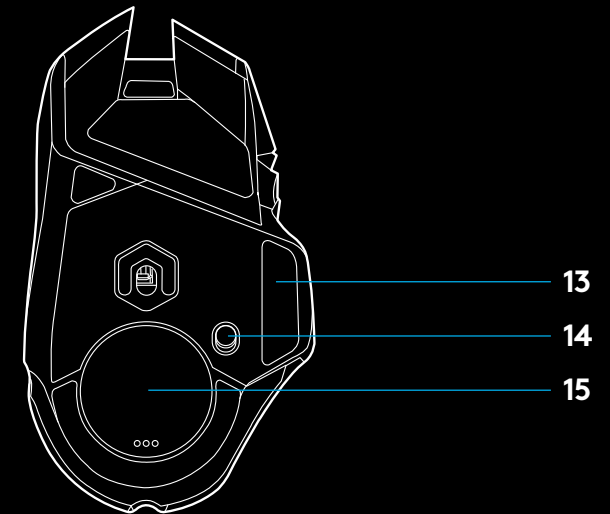

11 FULLY PROGRAMMABLE BUTTONS

- 1 Left click (Button G1)
- 2 Right click (Button G2)
- 3 DPI up (Button G8)
- 4 Scroll left (Wheel tilt left)
- 5 Scroll right (Wheel tilt right)
- 6 DPI down (Button G7)
- 7 Middle click (Button G3)
- 8 DPI shift/Sniper button (Button G6)
- 9 Wheel mode toggle button (not programmable)
- 10 Forward (Button G5)
- 11 Battery status (Button G9)
- 12 Back (Button G4)
- 13 Upper weight door (bottom of mouse)
- 14 On/Off switch (bottom of mouse, not programmable)
- 15 Lower weight and receiver storage door (bottom of mouse)