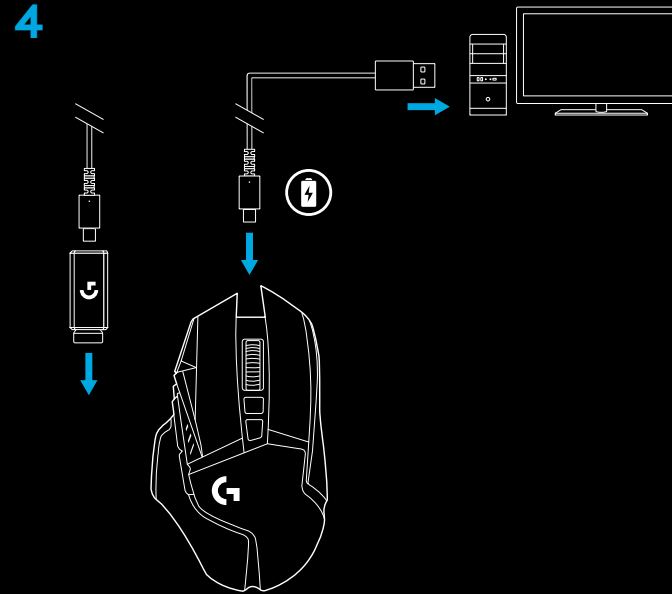

1

2 Turn mouse on via the switch on the bottom of the mouse.

2

3 Download Logitech G HUB gaming software

3

www.logitechG.com/GHUB

- 4 To charge, disconnect the cable from the adapter and plug into the front of the mouse. Your mouse will operate in data-over-cable mode whenever it is plugged in directly to a PC. Full charge from empty requires around 2 hours plugged in to a PC USB port.

Tips:

- Keep the mouse and receiver 2 m+ away from wireless routers or other 2.4GHz wireless devices to minimize environmental noise.
- G502 LIGHTSPEED has a wireless range of up to 10 meters. To ensure optimal performance in noisy wireless environments, and to keep the charging cable easily accessible, it is recommended to keep the receiver within 20 cm of the mouse.

11 FULLY PROGRAMMABLE BUTTONS

- 1 Left click (Button G1)
- 2 Right click (Button G2)
- 3 DPI up (Button G8)
- 4 Scroll left (Wheel tilt left)
- 5 Scroll right (Wheel tilt right)
- 6 DPI down (Button G7)
- 7 Middle click (Button G3)
- 8 DPI shift/Sniper button (Button G6)
- 9 Wheel mode toggle button (not programmable)
- 10 Forward (Button G5)
- 11 Battery status (Button G9)
- 12 Back (Button G4)
- 13 Upper weight door (bottom of mouse)
- 14 On/Off switch (bottom of mouse, not programmable)
- 15 Lower weight and receiver storage door (bottom of mouse)