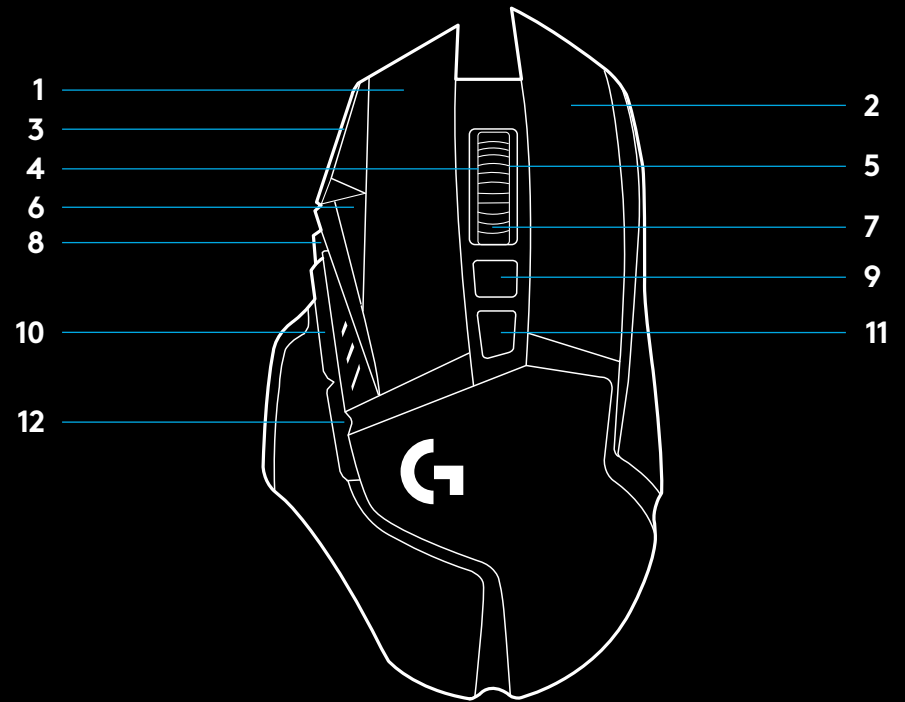

11 FULLY PROGRAMMABLE BUTTONS

- 1 Left click (Button G1)
- 2 Right click (Button G2)
- 3 DPI up (Button G8)
- 4 Scroll left (Wheel tilt left)
- 5 Scroll right (Wheel tilt right)
- 6 DPI down (Button G7)
- 7 Middle click (Button G3)
- 8 DPI shift/Sniper button (Button G6)
- 9 Wheel mode toggle button (not programmable)
- 10 Forward (Button G5)
- 11 Battery status (Button G9)
- 12 Back (Button G4)
- 13 Upper weight door (bottom of mouse)
- 14 On/Off switch (bottom of mouse, not programmable)
- 15 Lower weight and receiver storage door (bottom of mouse)