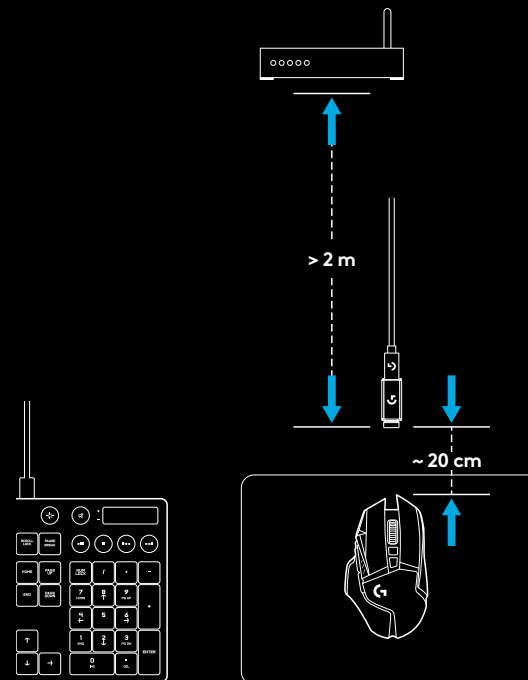

Tips:

- Keep the mouse and receiver 2 m+ away from wireless routers or other 2.4GHz wireless devices to minimize environmental noise.
- G502 LIGHTSPEED has a wireless range of up to 10 meters. To ensure optimal performance in noisy wireless environments, and to keep the charging cable easily accessible, it is recommended to keep the receiver within 20 cm of the mouse.