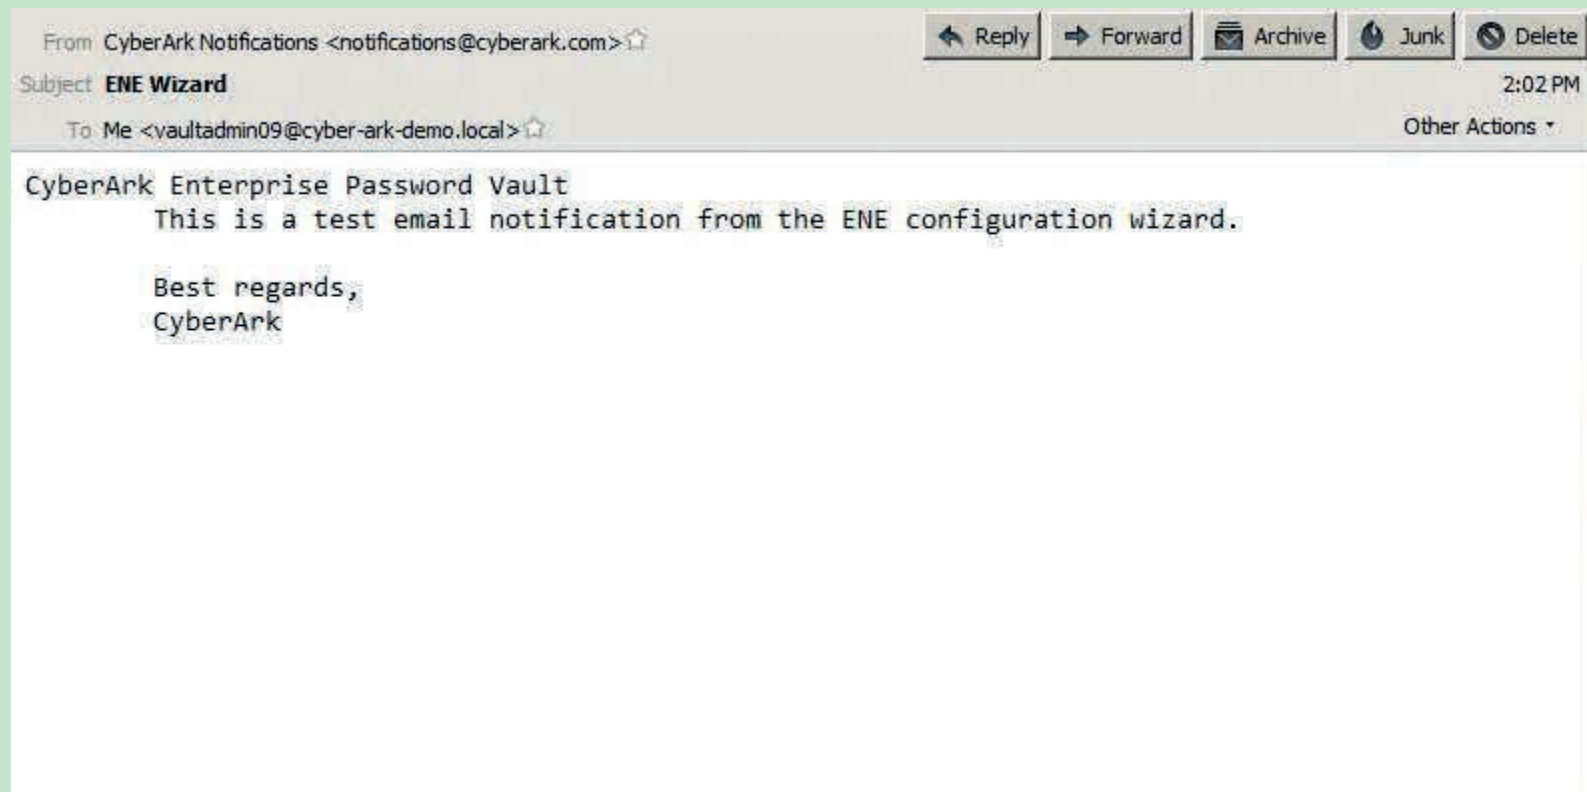

Confirmation Email