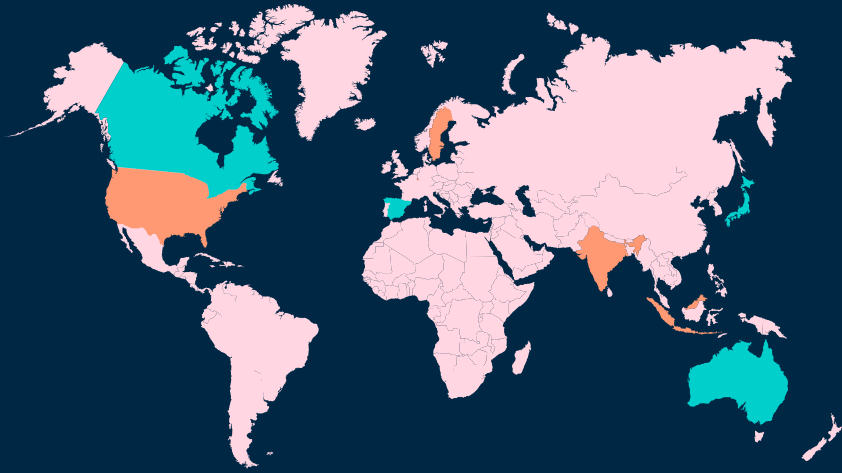

SATURN

Saturn is composed of hydrogen and helium

MERCURY

Mercury is the closest planet to the Sun

ANALYSIS

OUTREACH

□ Mars □ Mercury

TOP RATED VALUES

30%
Saturn

80%
Neptune

50%
Venus

TARGET

GENDER

75%

Female

60%