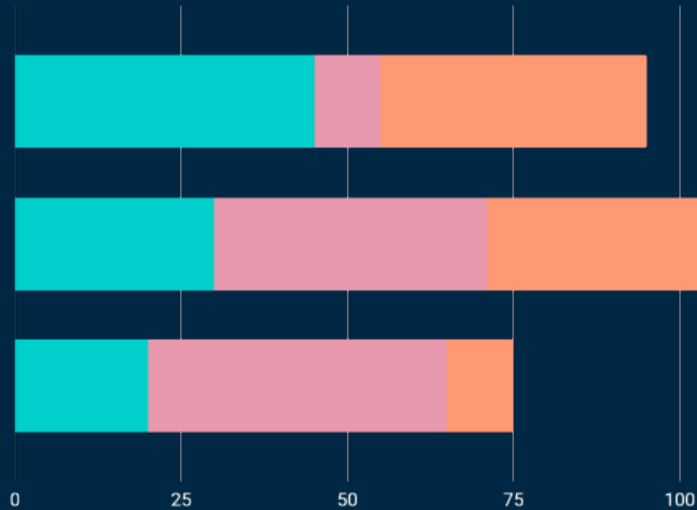

Saturn is the
ringed one and a
gas giant

MAIN COMPETITORS

NEPTUNE

It's the farthest planet from the Sun

MARS

Despite being red, Mars is a cold place

VENUS

Venus is the second planet from the Sun

SATURN

It's composed mostly of hydrogen and helium

COMPANY

You could enter a
subtitle here if you need
it

1

MARKET RESEARCH

NEPTUNE

It's the farthest planet from the Sun

SATURN

Saturn is composed of hydrogen and helium

MERCURY

Mercury is the closest planet to the Sun

ANALYSIS

OUTREACH

□ Mars □ Mercury

TOP RATED VALUES

30%
Saturn

80%
Neptune

50%
Venus

TARGET

GENDER

75%

Female

60%